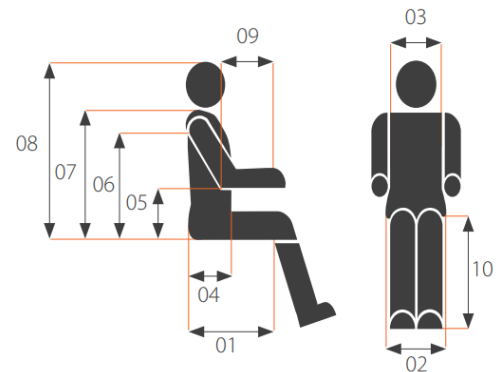

KID PRO

Seat and back postural system. Seat adjustable in height, width, depth and angle. Flexible backrest adjustable in flexibility, height, width and angle. With system of connector for sliding guides included.

DATE

KID PRO TECHNICAL DATA :

| | KID PRO 1 | KID PRO 2 |
|-----------------------------|----------------|----------------|
| AGE OF THE CHILD | 3 - 6 y | 5 - 8 y |
| MAXIMUM WEIGHT | 30 kg | 35 kg |
| SEAT WIDTH (SW) | 18 – 29 cm | 22 – 33 cm |
| SEAT DEPTH (SD) | 27 – 35 cm | 33 – 41 cm |
| BACKREST HEIGHT | 30 – 38 cm | 36 – 44 cm |
| FOOTREST LENGTH | 12 – 26 cm | 12 – 35 cm |
| SITTING ABDUCTION ANGLE | da +20° a -10° | da +20° a -10° |
| BACKREST TILT | da +20° a -5° | da +20° a -5° |
| ARMRESTS ADJUSTMENT | 13 – 19 cm | 13 – 19 cm |
| THORACAL SUPPORT ADJUSTMENT | 25 – 36 cm | 31 – 42 cm |
| BACKREST WIDTH | 16 – 26 cm | 22 – 30 cm |

- 01 -
- 02 -
- 03 -
- 04 -
- 05 -
- 06 -
- 07 -
- 08 -
- 09 -
- 10 -
- Kg

NOTE

KID PRO 1

+ LIGHT HEIGHT ADJUSTABLE HIGH CHAIR INDOOR

- ✓ KID PRO SIZE 01
- ✓ (Seat and back postural system. Seat adjustable in height, width, depth and angle. Flexible backrest adjustable in flexibility, height, width and angle. With system of connector for sliding guides included.
- ✓ STANDARD HEADREST WITH ARTICULATED BRACKET
- ✓ SHORT DOUBLE FOOTBOARD (SUPPORT FOR FOOTBOARD INCLUDED)
- ✓ ARMRESTS FOR KID PRO
- ✓ 4 POINT PELVIC HARNESS SIZE 01
- ✓ CHEST SUPPORT FOR TARTA KID PRO
- ✓ 4 POINT HARNESS
- ✓ TRAY KID PRO HEIGHT ADJUSTABLE HIGH CHAIR FOR KID PRO SIZE 01.