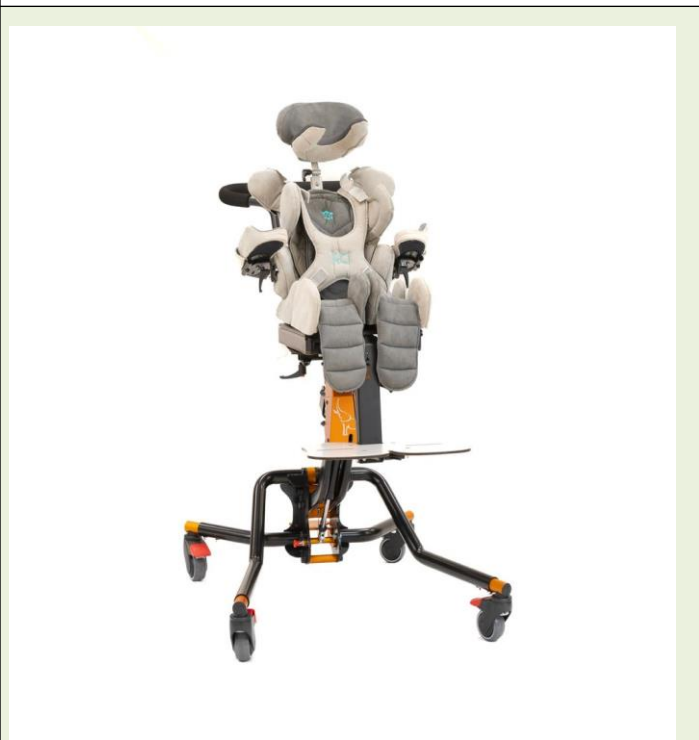

KID PRO

Seat and back postural system. Seat adjustable in height, width, depth and angle. Flexible backrest adjustable in flexibility, height, width and angle. With system of connector for sliding guides included.

- 01 -
- 02 -
- 03 -
- 04 -
- 05 -
- 06 -
- 07 -
- 08 -
- 09 -
- 10 -
- Kg

NOTE

KID PRO 1

+ LIGHT HEIGHT ADJUSTABLE HIGH CHAIR INDOOR

- ✓ KID PRO SIZE 01
- ✓ (Seat and back postural system. Seat adjustable in height, width, depth and angle. Flexible backrest adjustable in flexibility, height, width and angle. With system of connector for sliding guides included.
- ✓ STANDARD HEADREST WITH ARTICULATED BRACKET
- ✓ SHORT DOUBLE FOOTBOARD (SUPPORT FOR FOOTBOARD INCLUDED)
- ✓ ARMRESTS FOR KID PRO
- ✓ 4 POINT PELVIC HARNESS SIZE 01
- ✓ CHEST SUPPORT FOR TARTA KID PRO
- ✓ 4 POINT HARNESS
- ✓ TRAY KID PRO HEIGHT ADJUSTABLE HIGH CHAIR FOR KID PRO SIZE 01.

KPSGAS

SPECIAL SETUP OPTIONS

KID PRO 1 – 2

+ HI-LOW ELEPHANT INDOOR BASE+PUSH HANDLE

- ✓ TARTA KID PRO SIZE 01/02
- ✓ (Seat and back postural system. Seat adjustable in height, width, depth and angle. Flexible backrest adjustable in flexibility, height, width and angle. With connectors for sliding guides included.)
- ✓ STANDARD HEADREST WITH ARTICULATED BRACKET
- ✓ SHORT DOUBLE FOOTBOARD (SUPPORT INCLUDED)
- ✓ ARMRESTS FOR KID PRO
- ✓ 4 POINT PELVIC HARNESS SIZE 02
- ✓ CHEST SUPPORT FOR TARTA KID PRO
- ✓ 4 POINT HARNESS
- ✓ TRAY KID PRO HEIGHT ADJUSTABLE HIGHCHAIR FOR KID PRO SIZE 01/02.
- ✓ HI-LOW ELEPHANT INDOOR BASE+PUSH HANDLE