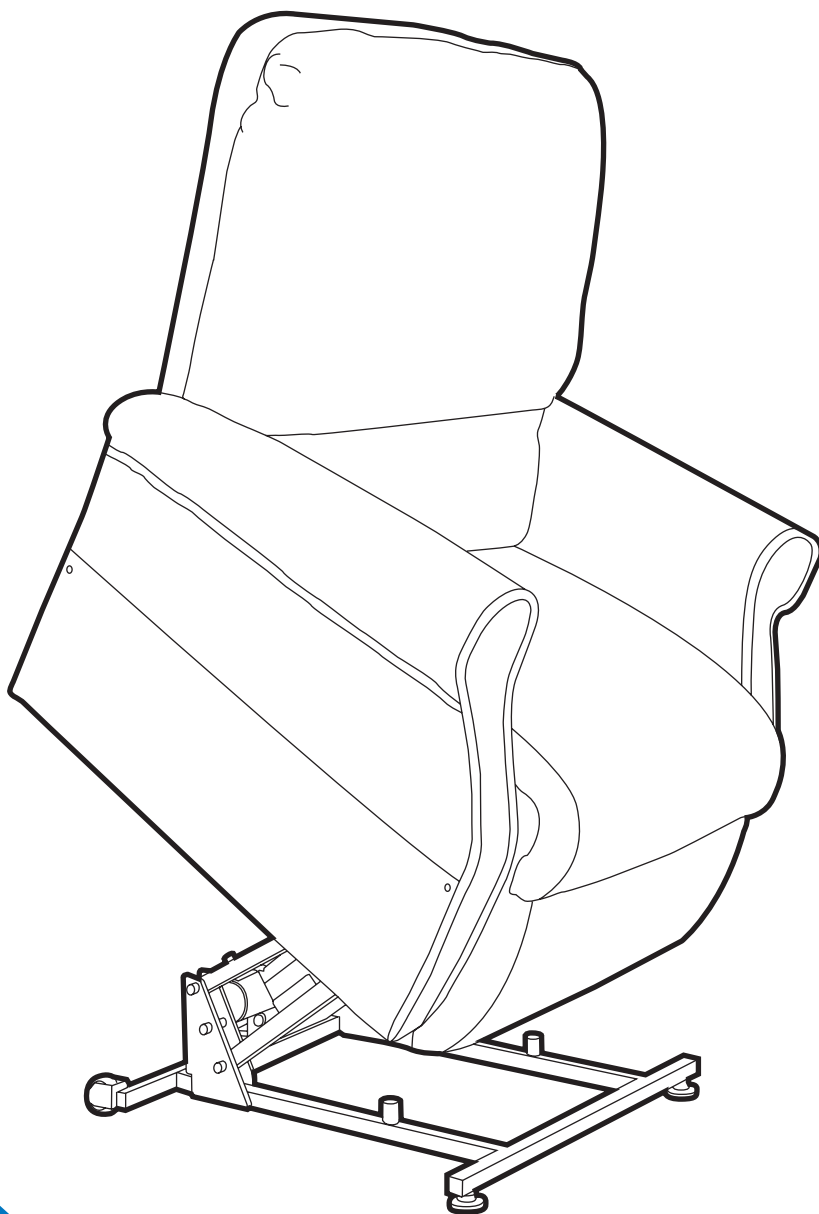

# — Lift chairs —

OSD

The single motor mechanism activates three different positions to suit the user's needs: reclined position, reading position and elevated position.

The lift chair is equipped with an extremely soft backrest. The legrest is very comfortable as it is attached to the seat unit.

### Technical details

Seat width:	50 cm
Seat depth:	50 cm
Seat to floor height:	52 cm
Backrest height:	70 cm
Overall height (seated position):	110 cm
Overall height (elevated position):	150 cm
Overall depth (seated position):	90 cm
Overall depth (reclined position):	170 cm
Maximum weight capacity:	150 kg
Weight:	54 kg