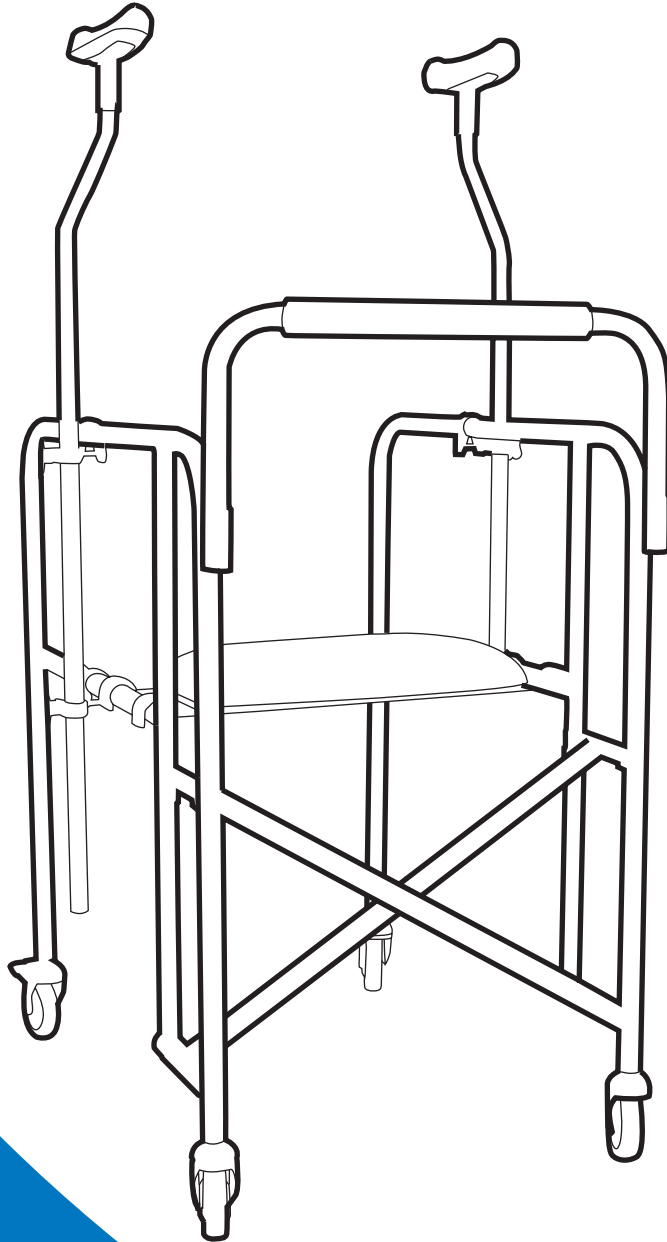

# — Walking aids —

## Forearm crutch

Lightweight aluminium, height adjustable, forearm crutch with durable plastic arm-cuff and handgrip.

Colours available: black, blue, grey

Maximum weight capacity: 100 kg

BK: Black

BL: Blue