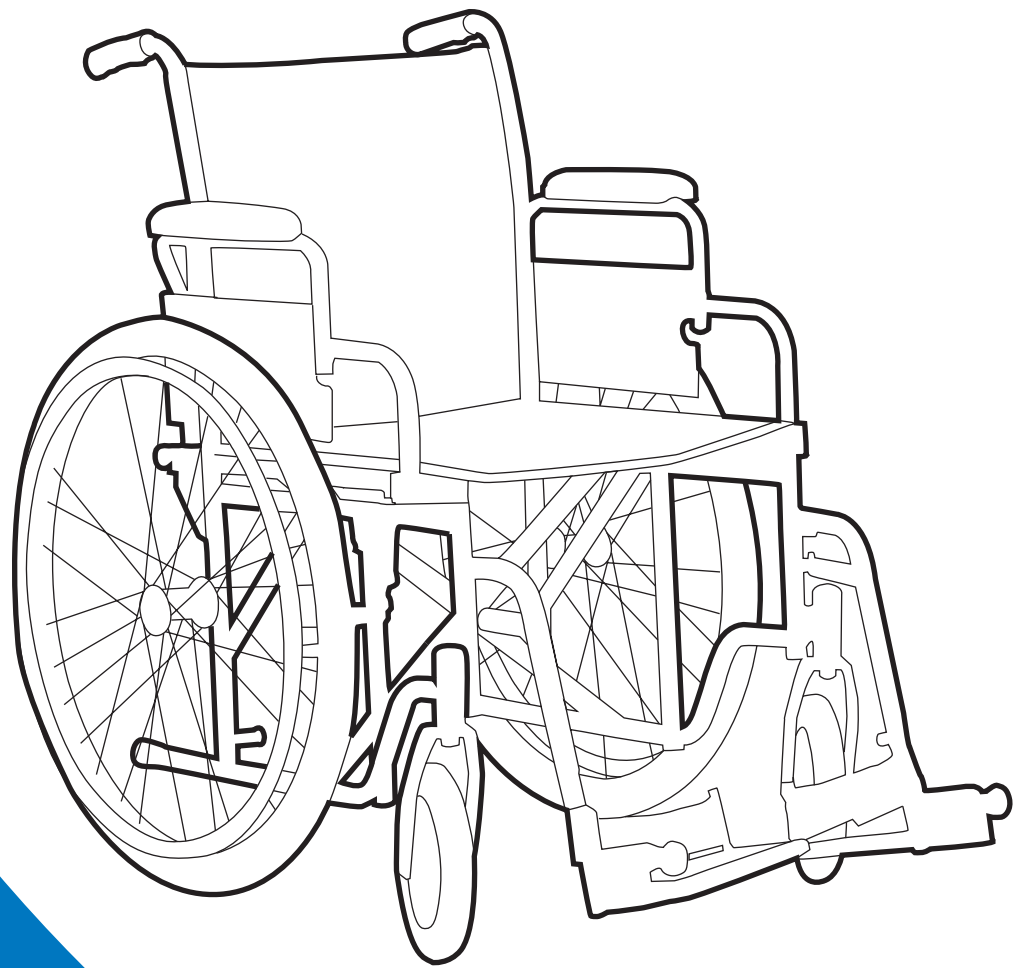

Standard and lightweight wheelchairs

OSD

Standard wheelchair “New Millenium II”

Standard foldable wheelchair with powder coated or chrome coated steel frame. The 8" casters (20 cm) with aluminium front forks are height adjustable. The standard 24" x 1-3/8 (60 cm) rear wheels are equipped with aluminium handrims and quick release axles. The wheelchair can be set up for hemiplegics by choosing 5" casters (13 cm), available as an option, and adjusting the rear wheels height. If requested, it is possible to use 12" transit wheels (30 cm). Padded, flip up and removable desk armrests. Washable nylon upholstery, reinforced in the upper part of the backrest. Swing away, height adjustable and removable legrests with heel straps
Colours available: chrome and metallic blue.

Product Code

Chrome with desk armrests:	OSD-STC2D- ^{**}
Chrome with with height adjustable desk armrests:	OSD-STC2DR- ^{**}
Chrome with long armrests:	OSD-STC2L- ^{**}
Chrome with with height adjustable long armrests:	OSD-STC2LR- ^{**}
Blue with desk armrests:	OSD-STB2D- ^{**}
Blue with with height adjustable desk armrests:	OSD-STB2DR- ^{**}
Blue with long armrests:	OSD-STB2L- ^{**}
Blue with with height adjustable long armrests:	OSD-STB2LR- ^{**}