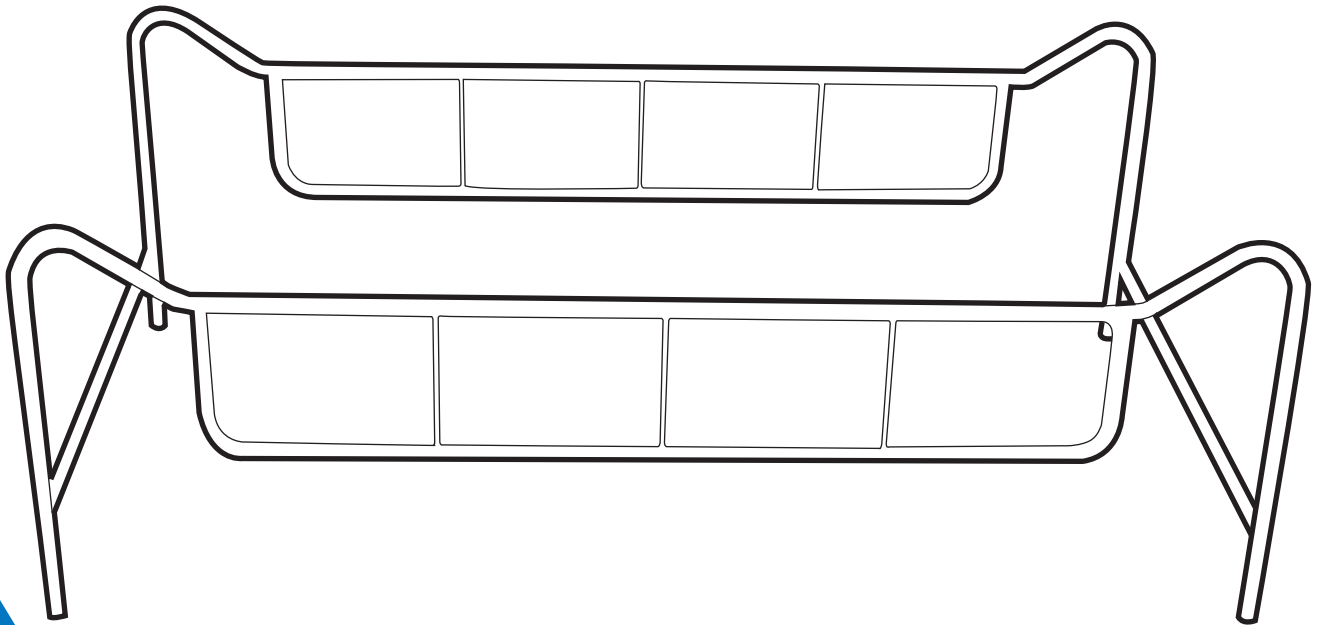

— Bed

accessories —

OSD